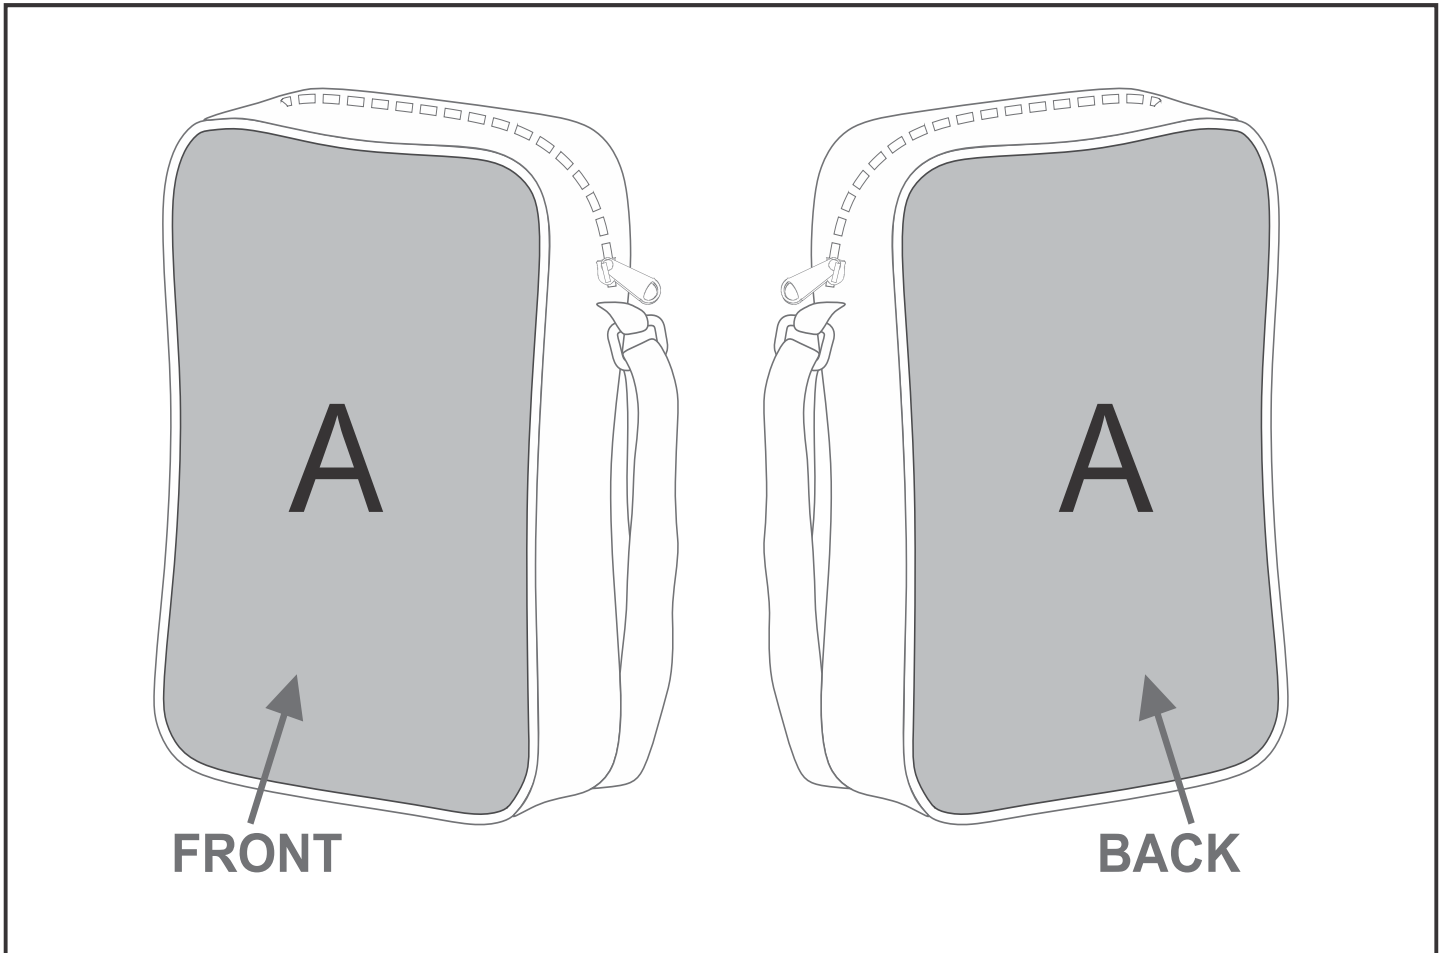

BC-HP-78-G

Hoppla A4 Crossbody Seminar Bag

Need to know:

Includes 1-Position Sublimation (setup fees apply)

- Please Note: We cannot guarantee 100% logo Alignment on all Brandable Panels.

Branding Options:

Position	Branding Method (Branding Code)	No. of Colours	Dimension
A	Custom Sublimation A (CPSUB-A)	Full Colour	559mm wide x 348mm high